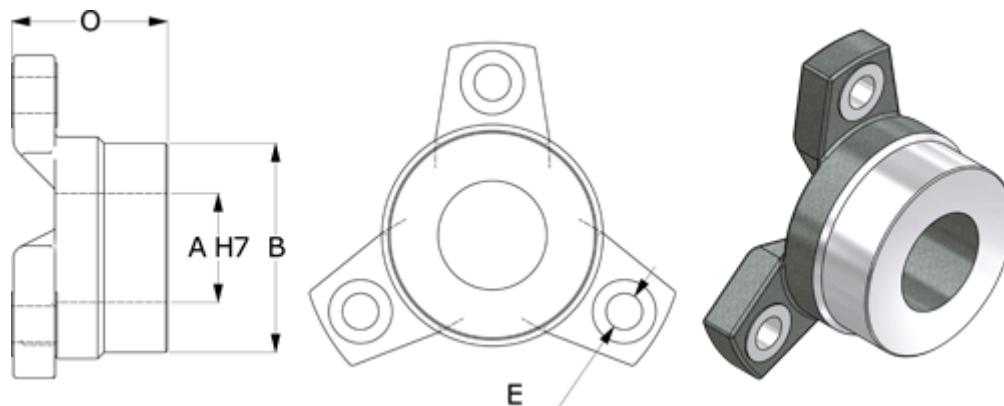

Article number: 3271323

Description: Ortlinghaus Hub size 23

Measures

A max H7 = 40

B = 58

E = for bolt M10

O = 44